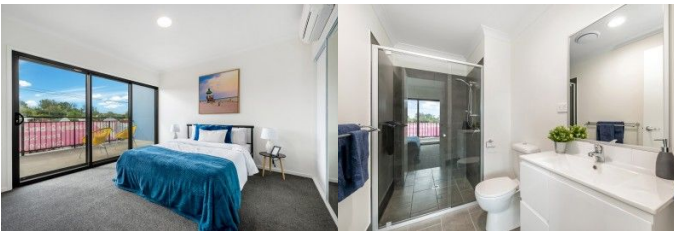

Unit Rental Property ref:

Petrie (Brisbane) QLD

$455

6 Whites Road Petrie

2 Bed, 2 Bath, 1 Carpark - Avail: 2024-06-23

Contact: Rowell Walton on 0461258009

<http://TheOnsiteManager.com/21135304>

Unit Rental Property ref:

Petrie (Brisbane) QLD

$455

13 Whites Road Petrie

2 Bed, 2 Bath, 1 Carpark - Avail: 2024-07-07

Contact: Rowell Walton on 0461258009

<http://TheOnsiteManager.com/21132632>

TheOnsiteManager
.com.au

Current as of: 08-07-2024 - Page 1/1