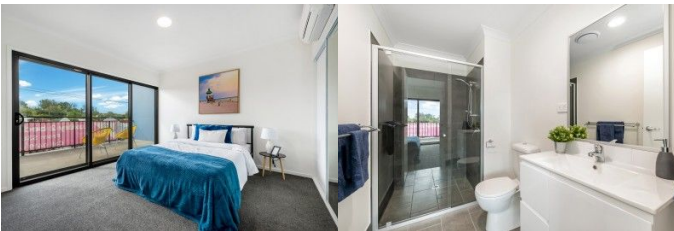

---

**Unit Rental Property ref:**

**Petrie (Brisbane) QLD**

**\$455**

13 Whites Road Petrie

2 Bed, 2 Bath, 1 Carpark - Avail: 2024-07-07

**Contact: Rowell Walton on 0461258009**

**<http://TheOnsiteManager.com/21132632>**