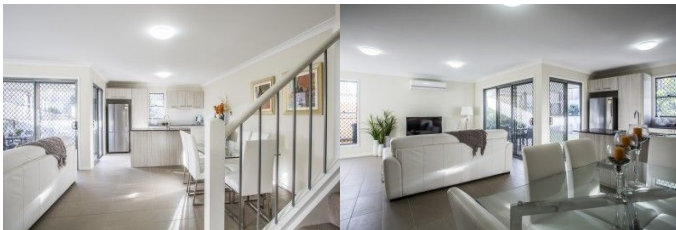

**Townhouse Rental Property ref: $680 Per Week
Runcorn (Brisbane) QLD
680 Per A Week**

46 Lakefield Place Runcorn
3 Bed, 2 Bath, 2 Carpark - Avail: 2024-07-24

Contact: Judy Hung on 0414 149 452
<http://TheOnsiteManager.com/21117224>

**Townhouse Rental Property ref:
Slacks Creek (Brisbane) QLD
$480**

52 Gomana Street Slacks Creek
3 Bed, 1 Bath, 1 Carpark - Avail: 2024-08-26

Contact: Raymond Guo on 0430407570
<http://TheOnsiteManager.com/21110431>