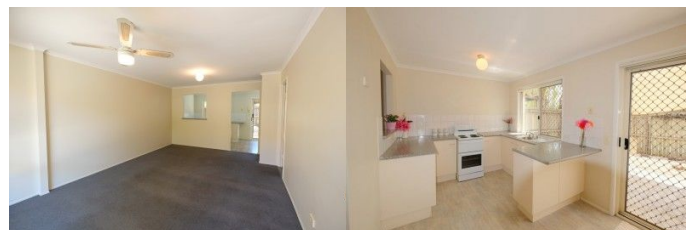

TheOnsiteManager
.com.au

Current as of: 08-07-2024 - Page 2/3