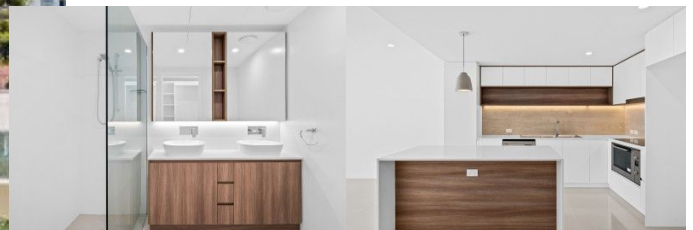

TheOnsiteManager
.com.au