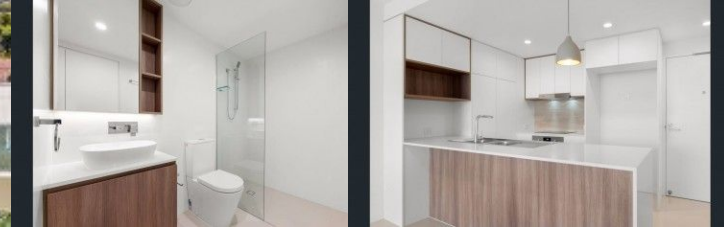

Apartment Rental Property ref:

Coorparoo (Brisbane) QLD

$700

5 Old Cleveland Road Coorparoo

2 Bed, 2 Bath, 2 Carpark - Avail: 2024-06-14

Contact: Eric Chu on 0459 459 806

<http://TheOnsiteManager.com/21133955>

Apartment Rental Property ref:

Mount Gravatt East (Brisbane) QLD

Newly Built Brand New Rare Extra Spacious $950/pw

304 Selborne Street Mount Gravatt East

3 Bed, 2 Bath, 2 Carpark - Avail: 2024-07-01

Contact: Bryan Lew on 0430036886

<http://TheOnsiteManager.com/21133029>

Apartment Rental Property ref:

Mount Gravatt East (Brisbane) QLD

Newly Built Top Floor $850pw

302 Selborne Street Mount Gravatt East

3 Bed, 2 Bath, 2 Carpark - Avail: 2024-07-01

Contact: Bryan Lew on 0430036886

<http://TheOnsiteManager.com/21132263>

TheOnsiteManager
.com.au

Current as of: 01-07-2024 - Page 2/3